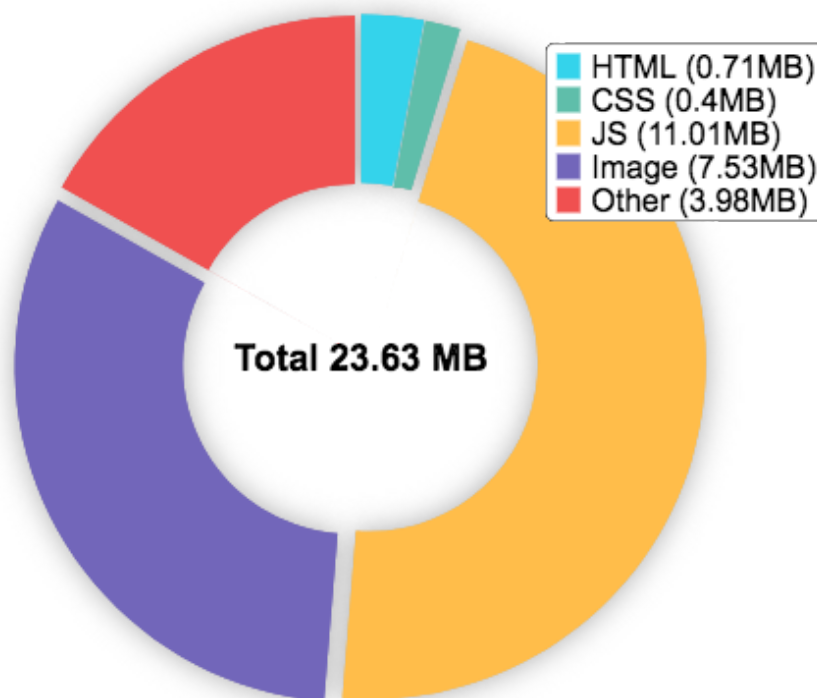

Server Response

All Page Content Loaded

All Page Scripts Complete

Page Size Info

Your website is quite large which regardless of other optimizations, can reduce load speed and affect user experience. We recommend keeping your website below 5MB in total file size.

Total Page Size

Page Size Breakdown

Number of Resources

This check displays the total number of files that need to be retrieved from web servers to load your web page. As a general rule, having more files to retrieve increases your page load time. It is a good idea to minimize file requests by removing unnecessary files or consolidating files like styles and scripts where possible.