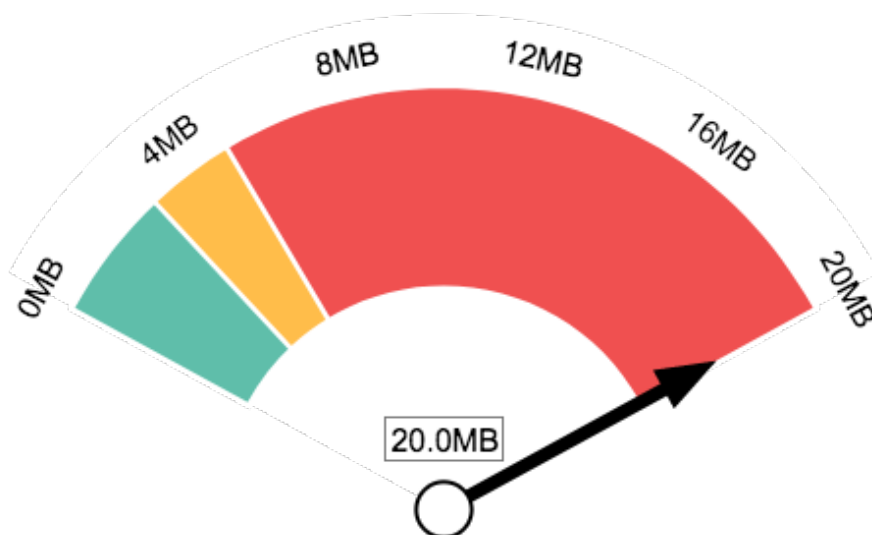

Page Size Breakdown