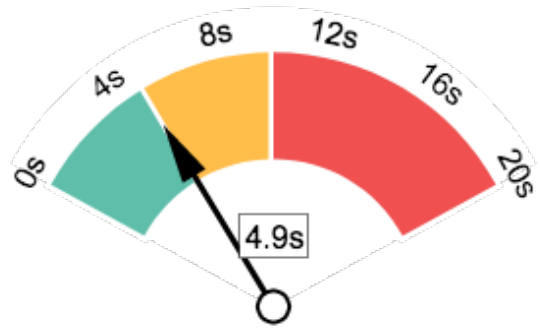

All Page Content Loaded