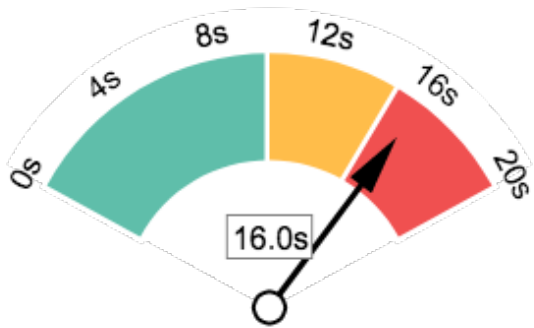

All Page Scripts Complete

Page Size Info

Your website is quite large which regardless of other optimizations, can reduce load speed and affect user experience. We recommend keeping your website below 5MB in total file size.

Total Page Size